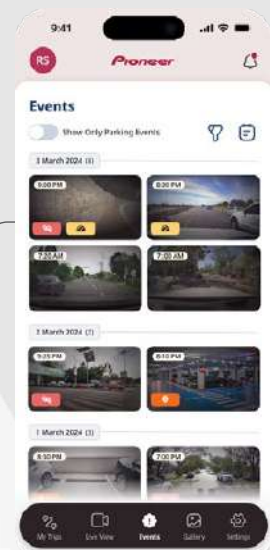

EVENTS

While you drive and experience some undesired incidents such as sudden bump or strong vibration, the dash camera records an emergency video and saves it in the event folder. Browse the date and select the event you would like to watch.