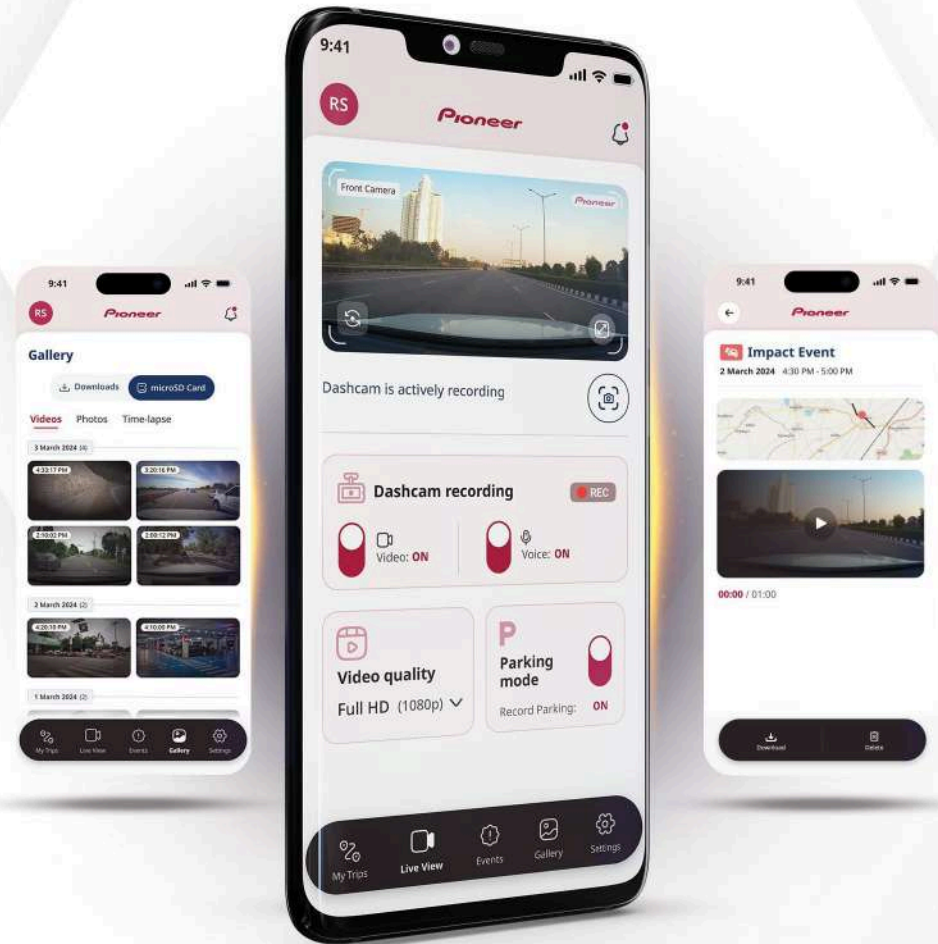

## VREC-H320SC

The Pioneer **VREC-H320SC** Dash Camera stands out with its advanced features, including ADAS support, GPS capability, and superior image clarity. The built-in GPS records precise location data, ensuring accurate tracking of your routes and speeds. This dashcam captures every detail in sharp, high-definition quality, making it an invaluable asset for documenting incidents and ensuring peace of mind.

## VREC-H120SC

The Pioneer **VREC-H120SC** Dash Camera is a compact and robust device specifically designed for Indian driving conditions. It features 1,5 K video recording, ensuring high-resolution footage that captures every detail on the road with exceptional clarity. Its compact design allows for discreet installation, ensuring an unobstructed view while driving.

# PIONEER DASH CAMERA APP

Pioneer Dash Camera App allows you to download, watch effortlessly and share your videos, ensures you have access to your recordings whenever you need them. This Pioneer Dash Camera App, available for both Android™ OS and iOS, provides an intuitive and user-friendly interface.