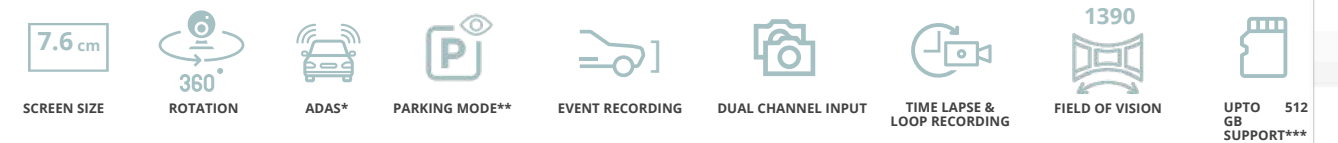

OTHER FEATURES