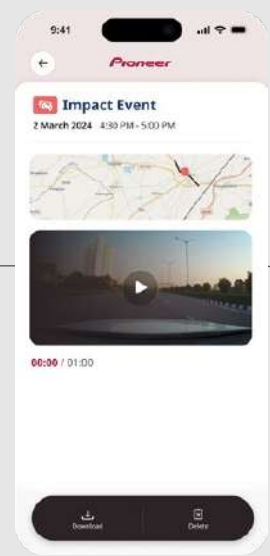

EVENT DETAILS

Check out details such as date and time of incident capture, type of event (Impact event, Over-speeding event* etc). Watch your trip over the map*.

*Available on selected models