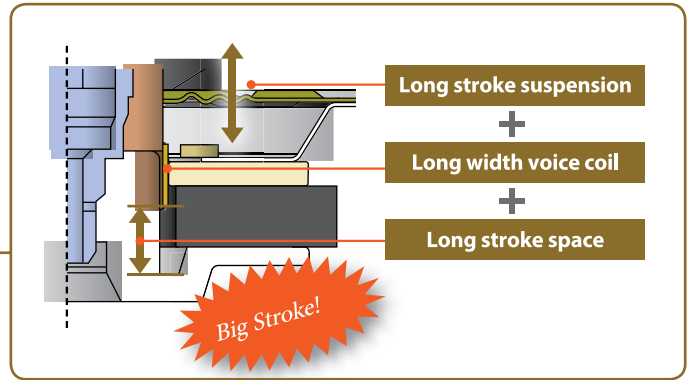

Higher-Impact Bass