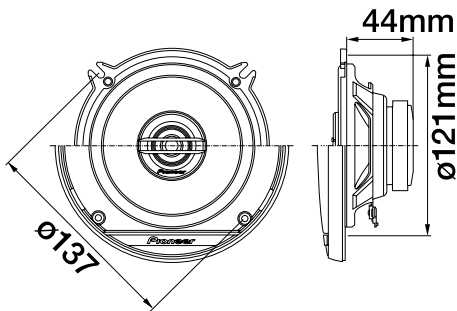

Higher-Impact Bass

P.F.S.S Patented Technology

With exclusive material inherited from Pioneer's high-end PRS Series, this system realizes ideal sound reproduction.

Excessive input
(irregular situation)
Controls excessive vibration

High Durability!!
Maximizes power

Small input
(usually for listening)
Easy to move!

Low resonance frequency!!
Contributes to deep bass sound

Main Specifications

Max music power output	Nominal music power output	Frequency Response	Sensitivity	Impedance	Size	Mounting Depth	Cut-Out Dimensions
250 W	35 W	33Hz to 24kHz	88 dB	4Ω	13cm	44mm	∅121 mm

Dimension

For more information please visit
www.pioneer-mea.com
facebook.com/PioneerMEA

Year of Release: 2017

Pioneer, Gulf Free Zone Dubai, U.A.E.
Tel: +971 4 8815756, Fax 8816414
Email: support@pioneer-uae.com
www.pioneer-mea.com

Corporate web : www.pioneer.jp