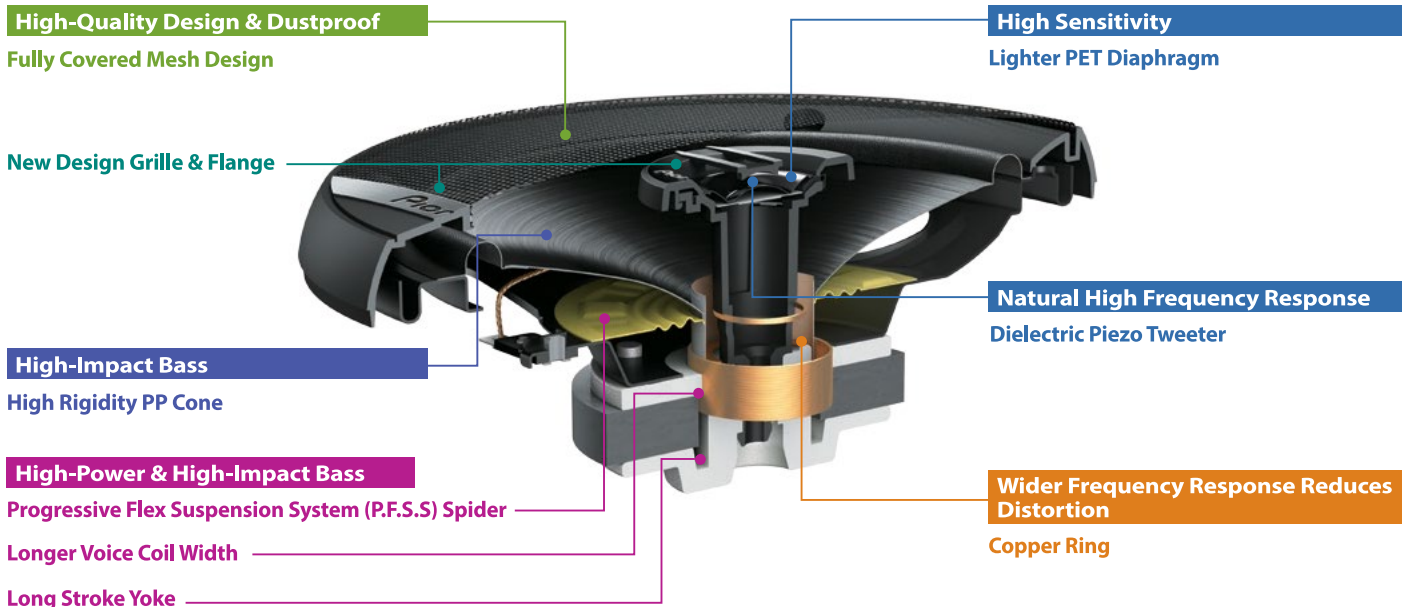

13cm 2-Way Speaker

250W MAX.

**Key Selling Point**

- Optimal sound reproduction features well-balanced combination of vocal and bass.
- Shallow Mounting depth and comprehensive lineup allows for wide applications.
- Long-stroke motor and suspension for high-impact bass.
- Universally appealing advanced stylish design.

**Speaker Technology**

**Technology of a G-Series Speaker**

**TS-G1620F Cut View**

## P.F.S.S Patented Technology

With exclusive material inherited from Pioneer's high-end PRS Series, this system realizes ideal sound reproduction.

**Excessive input**  
(irregular situation)  
**Controls excessive vibration**

**High Durability!!**  
Maximizes power

**Small input**  
(usually for listening)  
**Easy to move!**

**Low resonance frequency!!**  
Contributes to deep bass sound

P.F.S.S Spider