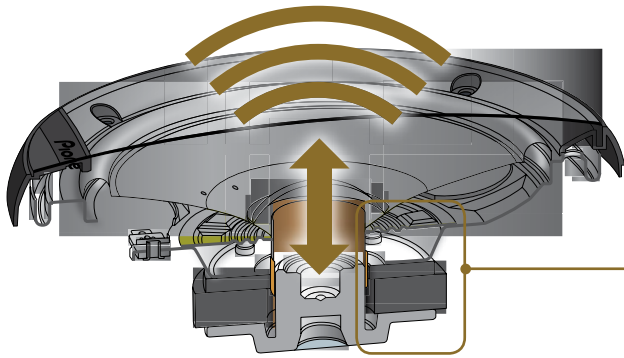

Higher-Impact Bass